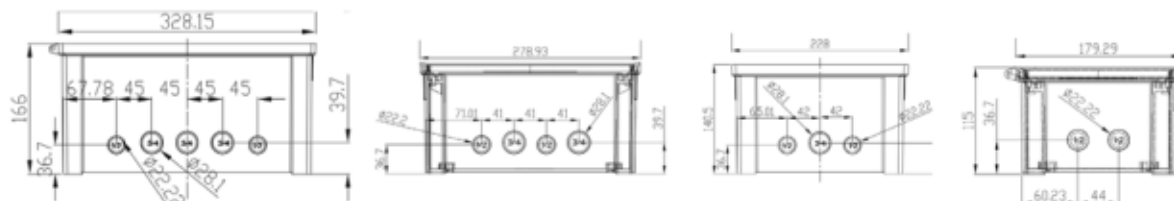

Polycarbonate

SCREW COVER				
OPAQUE COVER	TRANSPARENT COVER	KNOCK-OUT CONFIGURATION	SIZE H x W x D INCHES	SIZE H x W x D METRIC
ARK865SC	ARK865SCT	1/2, 1/2	8.0 x 6.0 x 5.0	203 x 152 x 127
ARK1086SC	ARK1086SCT	1/2, 3/4, 1/2	10.0 x 8.0 x 6.0	254 x 203 x 152
ARK12106SC	ARK12106SCT	1/2, 3/4, 1/2, 3/4	12.0 x 10.0 x 6.0	305 x 254 x 152
ARK14127SC	ARK14127SCT	1/2, 3/4, 3/4, 3/4, 1/2	14.0 x 12.0 x 7.0	356 x 305 x 178
HINGED SCREW COVER				
OPAQUE COVER	TRANSPARENT COVER	KNOCK-OUT CONFIGURATION	SIZE H x W x D INCHES	SIZE H x W x D METRIC
ARK865CHSC	ARK865CHSCT	1/2, 1/2	8.0 x 6.0 x 5.0	203 x 152 x 127
ARK1086CHSC	ARK1086CHSCT	1/2, 3/4, 1/2	10.0 x 8.0 x 6.0	254 x 203 x 152
ARK12106CHSC	ARK12106CHSCT	1/2, 3/4, 1/2, 3/4	12.0 x 10.0 x 6.0	305 x 254 x 152
ARK14127CHSC	ARK14127CHSCT	1/2, 3/4, 3/4, 3/4, 1/2	14.0 x 12.0 x 7.0	356 x 305 x 178
HINGED LOCKABLE LATCH COVER				
OPAQUE COVER	TRANSPARENT COVER	KNOCK-OUT CONFIGURATION	SIZE H x W x D INCHES	SIZE H x W x D METRIC
ARK865CHSSL	ARK865CHSSLT	1/2, 1/2	8.0 x 6.0 x 5.0	203 x 152 x 127
ARK1086CHSSL	ARK1086CHSSLT	1/2, 3/4, 1/2	10.0 x 8.0 x 6.0	254 x 203 x 152
ARK12106CHSSL	ARK12106CHSSLT	1/2, 3/4, 1/2, 3/4	12.0 x 10.0 x 6.0	305 x 254 x 152
ARK14127CHSSL	ARK14127CHSSLT	1/2, 3/4, 3/4, 3/4, 1/2	14.0 x 12.0 x 7.0	356 x 305 x 178