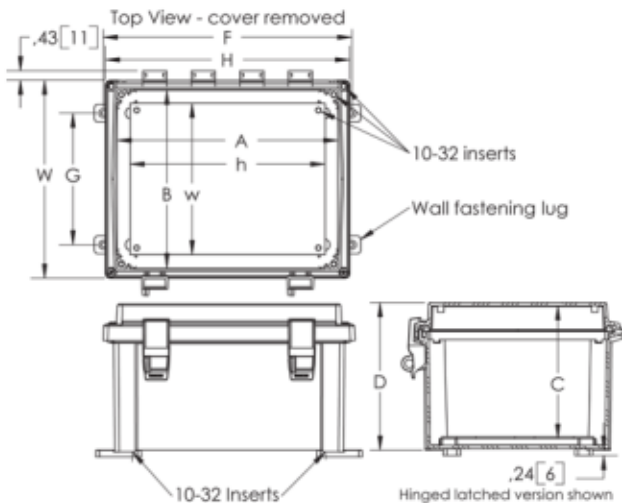

Ventilation devices

Fibox accessories can be fitted to most enclosures and cabinets

DRAWINGS

TECHNICAL INFORMATION

Property

Environmental ingress	UL Type 4, 4X, 6, 6P, 12 and 13
Impact resistance	Impact rating per UL 508 / UL 50
NRTL Listing	Underwriters Laboratories UL, cUL Listed under UL 508
Temperature Range: °Celsius	-40° . . +140°C
Short term °Fahrenheit	-40° . . +284°F
Temperature Range: °Celsius	-40° . . +80°C
Long term °Fahrenheit	-40° . . +175°F
Electrical insulation	Totally insulated
Color	RAL 7035 - Light gray
Cover screws and hardware	10-32, stainless steel
Accessory mounting screws	10-32, stainless steel
Gasket	Formed in place polyurethane (PUR)
Flammability rating	Enclosure flammability rating per UL 508
Toxicity	Non-Toxic, halogen free, RoHS compliant