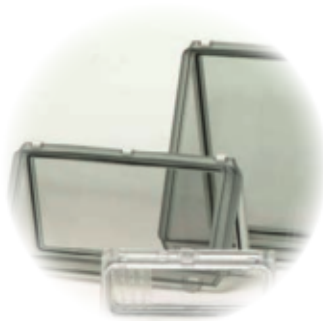

Inspection windows