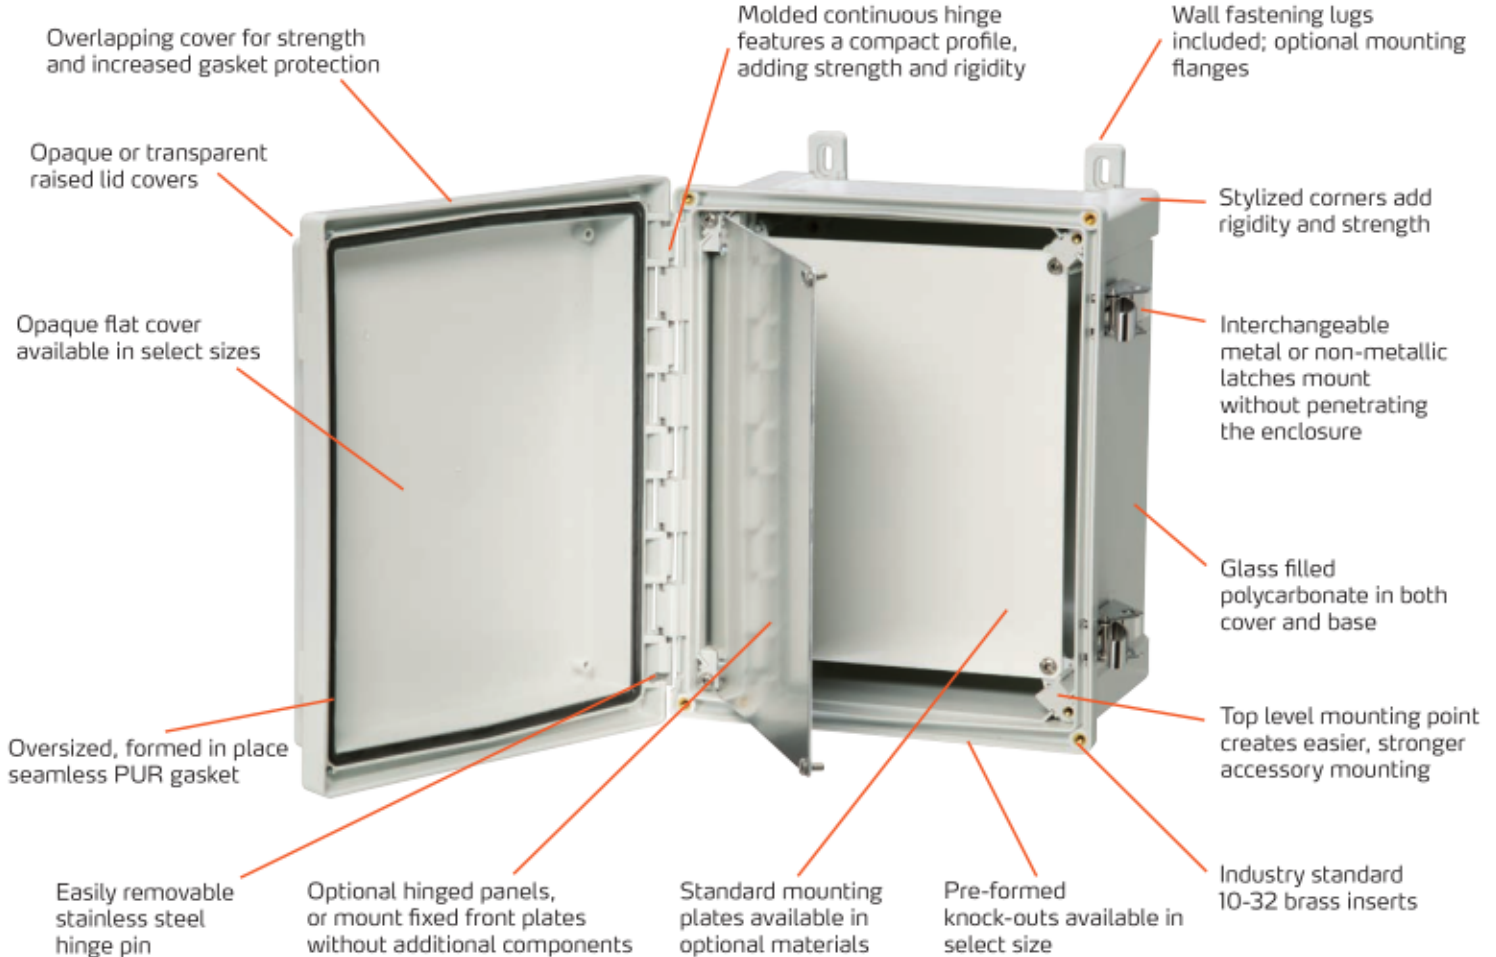

FIBOX

Enclosing innovations

ARCA

NEMA
4X

-40 F

175 F

The 21ST Century Solution

ARCA enclosures advance beyond tradition to meet and exceed the growing demands of today's applications. ARCA's rugged construction achieves a unique appearance without sacrificing robustness. The stylized cover features an overlapping design proving superior protection of the formed-in-place PUR gasket.

ARCA enclosures are available with a variety of cover and mounting options including transparent and opaque covers, our standard raised lid design or for select ARCA sizes a flat cover design. Cover options also include a screw cover, hinged screw cover, and latched hinged cover. Inner panels are available in both metal and non-metallic versions with fixed or hinged mounting. Our largest size additions (24x20x8 and 24x24x10) include both JIC and NEMA panel options while our latest additions include flat covers and pre formed knock outs.

With custom cut outs, colors, and all the standard hardware you need Fibox can easily customize your ARCA enclosure for your application.

PC:

IP 66
IK 08
UL Type 4, 4X, 6, 6P, 12, and 13
UV-Protected

ARCA

Fibox's ARCA non-metallic enclosures provide users of classic electrical junction boxes an easy upgrade path to a high performance enclosure featuring the latest technologies.

Precision, injection molded, ARCA enclosures feature excellent chemical resistance and the wide temperature utilization range of polycarbonate plastic. Available in classic JIC sizes, these enclosures feature industry standard dimensions and panels.